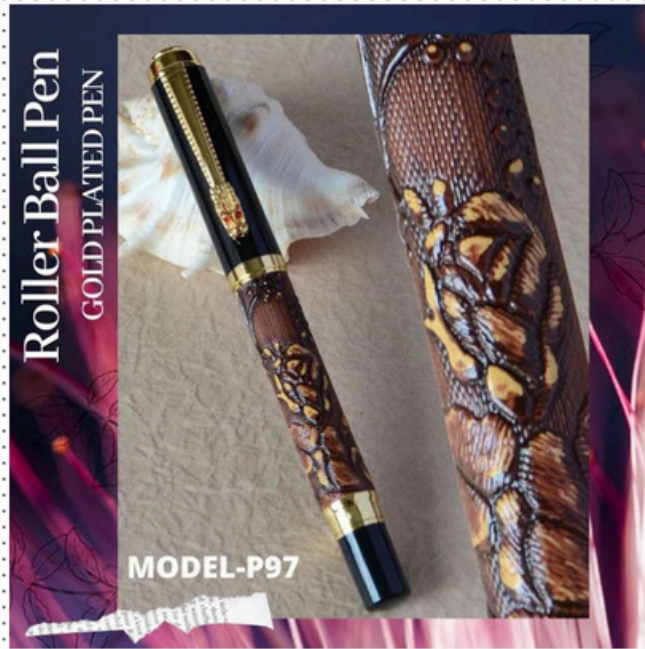

PREMIUM PENS

24 CT Gold Plated Triangle Roller Pen with Gift Box (P-4)

24 CT Gold Plated Roller Ball Pen With Box (P-48)

24 CT Gold Plated Roller Pen With Box (P-148)

11 cm

GOLD PLATED PEN

ROLLER MODEL-P17

11 CM HEIGHT

The advantage of the stainless steel tip is that the elasticity is strong, the writing feels good, the writing is smoother, and it is suitable for calligraphy and signing.

 MODEL-P73

ROLLER BALL PEN

GOLD PLATED PEN

MODEL-P142

GOLD PLATED ROLLER PEN

**GOLD PLATED
PREMIUM PEN**

MODEL-P137

**ROLLER
PEN**
GOLD PLATED PEN
MODEL-P89

ROLLER PEN

MODEL-P56

GOLD PLATED PEN