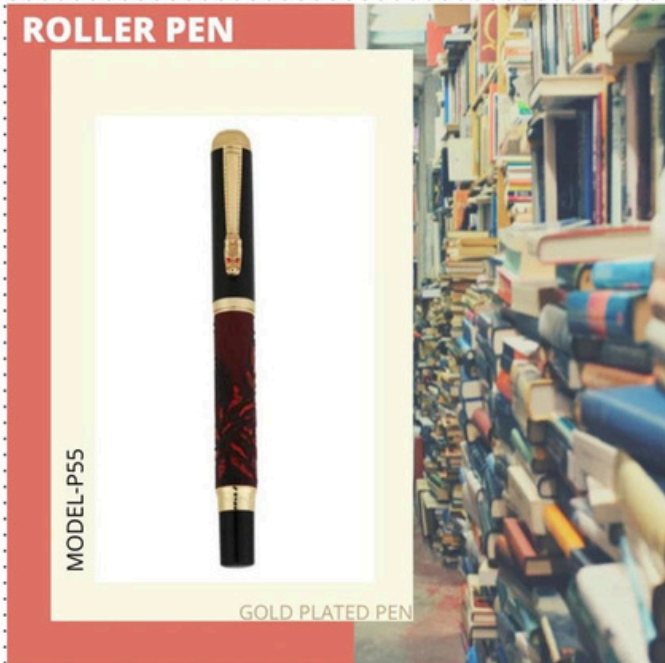

PREMIUM PENS

24 CT Gold Plated Triangle Roller Pen with Gift Box (P-4)

24 CT Gold Plated Roller Ball Pen With Box (P-48)

24 CT Gold Plated Roller Pen With Box (P-148)

11 cm

GOLD PLATED PEN

ROLLER MODEL-P17

11 CM HEIGHT

MODEL-P142

GOLD PLATED ROLLER PEN

**GOLD PLATED
PREMIUM PEN**

MODEL-P137

**ROLLER
PEN**
GOLD PLATED PEN
MODEL-P89

ROLLER PEN

MODEL-P56

GOLD PLATED PEN