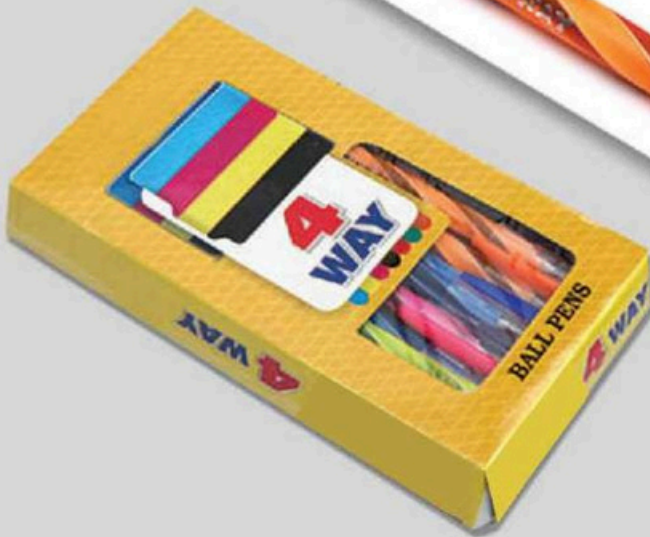

4 Way BALL PENS

Tip Size : 0.6mm / 0.7mm / 1mm NSTC

Writing Colour : ● ● ●

Body Colour : Available

Packing : As per requirement